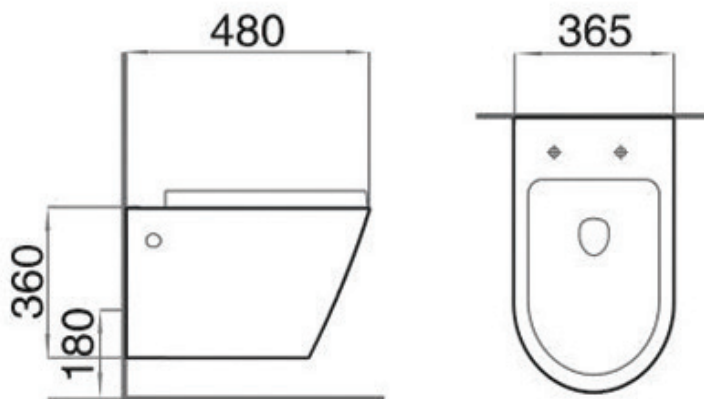

DESIGNER SERIES COLLECTION

DESIGNER SERIES 5+ WALL HUNG RIMLESS PAN & SOFT CLOSE SEAT

Product Code	DS5RIMWHP
Outlet	Horizontal
Weight (Kg)	32 (Pan) & 2.2 (Seat)
Fixing kit included	No
Material	Vitreous China
Cistern fittings included	No - Pan and seat only (FRAMELSIAM2PT required)
Flushing Volume (Ltr)	6/4 - Adjustable down to 4.5/3

Shown: Wall hung WC with soft close seat and frame.

DS5RIMWHP - FRAMELSIAM2PT

*Frame not included

Key features:

- CE Compliant
- Modern compact design
- Rimless pan
- Lifetime ceramic guarantee*

Description:

A simple clean lined wall hung pan featuring rimless technology and easy lift off skinny seat. Ideal for any commercial or residential bathroom. Wall mount the WC using a recommended Lecico fixing frame: FRAMELSIAM2PT. This wall hung pan is a perfect choice for locations such as motorway services or airports, due to its reduced footprint and ease of cleaning.

All dimensions are approximate and subject to normal ceramic variation. Although every effort is made not to change the above product specification, Lecico reserve the right to do so without prior notification if necessary. *Against manufacturers defects. Full information on guarantees available upon request.