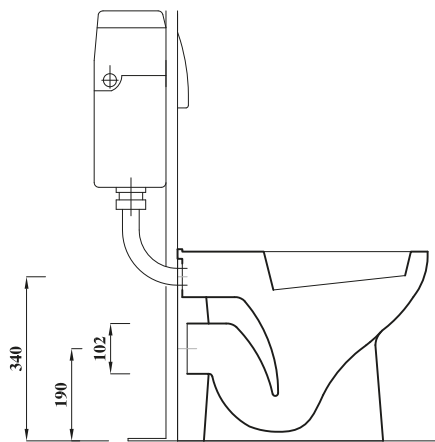

DESIGNER SERIES COLLECTION

DESIGNER SERIES 5 STANDARD

HEIGHT BACK TO WALL PAN

Down: Back to wall WC with soft close seat.
BTWSETSC

Product Code	DS5BTWPA
Outlet	Horizontal
Weight (Kg)	19.8
Fixing kit included	Yes
Material	Vitreous China
Flushing Volume (Ltr)	6/4ltr standard / Adjustable down to 4/2.6ltr
Suitable Lever Cisterns	BTWLEVCI - BTWPHACI
Suitable PB Cisterns	BTWPBCI - BTWCOMPACT2
Suitable Soft close seat	STWHSCCONT

Key features:

- CE Compliant
- Space saving design

Description:

Fill even the smallest space with lots of style. Its clean lines make it a stylish yet practical option when space is at a premium. This pan retains full usability despite its compact dimensions of just 614mm in depth.

Special notes

Pan fixes to floor using side fixing bracket supplied with pan.

All dimensions are approximate and subject to normal ceramic variation. Although every effort is made not to change the above product specification, Lecico reserve the right to do so without prior notification if necessary.