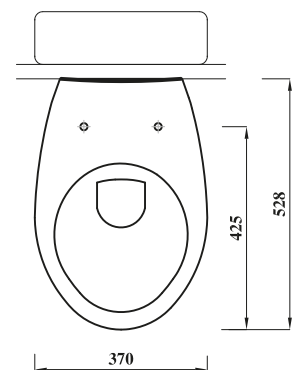

DESIGNER SERIES COLLECTION

DESIGNER SERIES 5 STANDARD

HEIGHT BACK TO WALL PAN

Down: Back to wall WC with soft close seat.
BTWSETSC

Product Code	DS5BTWPA
Outlet	Horizontal
Weight (Kg)	19.8
Fixing kit included	Yes
Material	Vitreous China
Flushing Volume (Ltr)	6/4ltr standard / Adjustable down to 4/2.6ltr
Suitable Lever Cisterns	BTWLEVCI - BTWPHACI
Suitable PB Cisterns	BTWPBCI - BTWCOMPACT2
Suitable Soft close seat	STWHSCCONT

Key features:

- CE Compliant
- Space saving design

Description:

Fill even the smallest space with lots of style. Its clean lines make it a stylish yet practical option when space is at a premium. This pan retains full usability despite its compact dimensions of just 614mm in depth.

Special notes

Pan fixes to floor using side fixing bracket supplied with pan.

All dimensions are approximate and subject to normal ceramic variation. Although every effort is made not to change the above product specification, Lecico reserve the right to do so without prior notification if necessary.