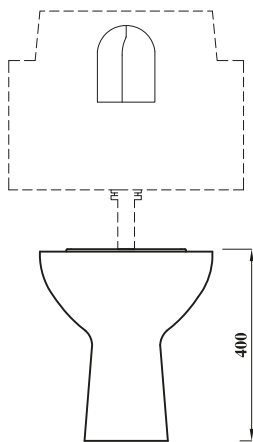

DESIGNER SERIES COLLECTION

DESIGNER SERIES 5 STANDARD

HEIGHT BACK TO WALL PAN

Down: Back to wall WC with soft close seat.
BTWSETSC

Product Code	DS5BTWPA
Outlet	Horizontal
Weight (Kg)	19.8
Fixing kit included	Yes
Material	Vitreous China
Flushing Volume (Ltr)	6/4ltr standard / Adjustable down to 4/2.6ltr
Suitable Lever Cisterns	BTWLEVCI - BTWPHACI
Suitable PB Cisterns	BTWPBCI - BTWCOMPACT2
Suitable Soft close seat	STWHSCCONT

Key features:

- CE Compliant
- Space saving design

Description:

Fill even the smallest space with lots of style. Its clean lines make it a stylish yet practical option when space is at a premium. This pan retains full usability despite its compact dimensions of just 614mm in depth.

Special notes

Pan fixes to floor using side fixing bracket supplied with pan.

All dimensions are approximate and subject to normal ceramic variation. Although every effort is made not to change the above product specification, Lecico reserve the right to do so without prior notification if necessary.