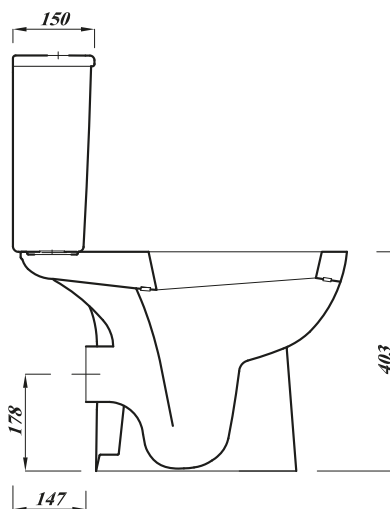

### HEIGHT SHORT PROJECTION

#### PAN

<b>Product Code</b>	<b>DS5CCPAN</b>
<b>Outlet</b>	Horizontal
<b>Weight (Kg)</b>	18.5
<b>Fixing kit included</b>	Yes
<b>Material</b>	Vitreous China
<b>Suitable Cistern &amp; Soft Close Seat</b>	DS56PCI-STWHSC2MG
<b>Flushing Volume (Ltr)</b>	6/4ltr standard / Adjustable down to 4/2.6ltr

#### Description:

Fill even the smallest space with lots of style. Its clean lines make it a stylish yet practical option when space is at a premium. This pan retains full usability despite its compact dimensions of just 614mm in depth.