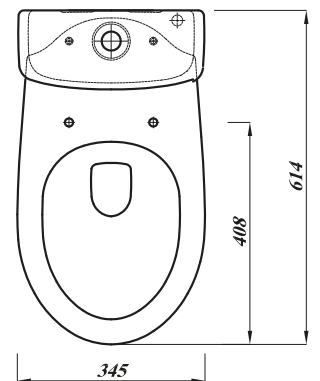

### HEIGHT SHORT PROJECTION

#### PAN

<b>Product Code</b>	<b>DS5CCPAN</b>
<b>Outlet</b>	Horizontal
<b>Weight (Kg)</b>	18.5
<b>Fixing kit included</b>	Yes
<b>Material</b>	Vitreous China
<b>Suitable Cistern &amp; Soft Close Seat</b>	DS56PCI-STWHSC2MG
<b>Flushing Volume (Ltr)</b>	6/4ltr standard / Adjustable down to 4/2.6ltr

#### Description:

Fill even the smallest space with lots of style. Its clean lines make it a stylish yet practical option when space is at a premium. This pan retains full usability despite its compact dimensions of just 614mm in depth.