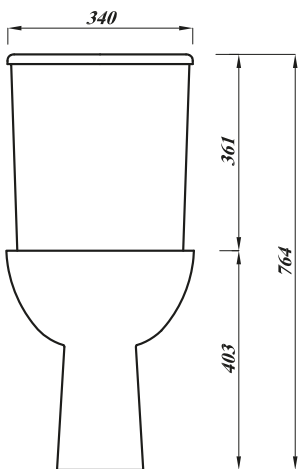

### HEIGHT SHORT PROJECTION

#### PAN

<b>Product Code</b>	<b>DS5CCPAN</b>
<b>Outlet</b>	Horizontal
<b>Weight (Kg)</b>	18.5
<b>Fixing kit included</b>	Yes
<b>Material</b>	Vitreous China
<b>Suitable Cistern &amp; Soft Close Seat</b>	DS56PCI-STWHSC2MG
<b>Flushing Volume (Ltr)</b>	6/4ltr standard / Adjustable down to 4/2.6ltr

#### Description:

Fill even the smallest space with lots of style. Its clean lines make it a stylish yet practical option when space is at a premium. This pan retains full usability despite its compact dimensions of just 614mm in depth.