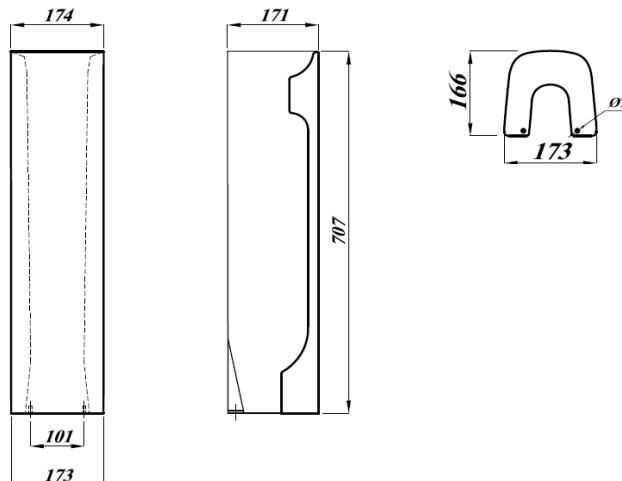

DESIGNER SERIES COLLECTION

DESIGN SERIES 6 FULL PEDESTAL

Product Code	DS6PEDBX
Weight (Kg)	10.2
Material	Ceramic

Key features:

- Full height pedestal
- Hides away pipework
- Ideal for use with any Designer Series 6 basin
- Lifetime ceramic guarantee*

Description:

From our Design Series six is a pedestal which helps to hide away pipework. It's square styling makes it perfect for use with the Designer Series Six basins.

All dimensions are approximate and subject to normal ceramic variation. Although every effort is made not to change the above product specification, Lecico reserve the right to do so without prior notification if necessary. *Against manufacturers defects. Full information on guarantees available upon request.