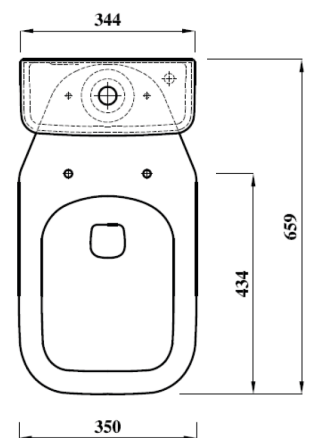

DESIGNER SERIES COLLECTION

DESIGNER SERIES 6 STANDARD

HEIGHT PAN

Product Code	DS6CCPAN
Outlet	Horizontal
Weight (Kg)	17.7
Fixing kit included	Yes
Material	Vitreous China
Suitable Cistern & Soft Close Seat	DS56PCI-STSENSQSC
Flushing Volume (Ltr)	6/4ltr standard / Adjustable down to 4/2.6ltr

Shown: Standard height pan with soft close seat.
DS6WCSETSC

Key features:

- CE Compliant
- Modern square design
- Lifetime ceramic guarantee*

Description:

With clean lines this “soft square” ultra modern pan provides the latest in design. It will match a wide range of square or round basins giving you total flexibility.

Special notes

Pan fixes to floor using side fixing bracket supplied with pan.

All dimensions are approximate and subject to normal ceramic variation. Although every effort is made not to change the above product specification, Lecico reserve the right to do so without prior notification if necessary. *Against manufacturers defects. Full information on guarantees available upon request.