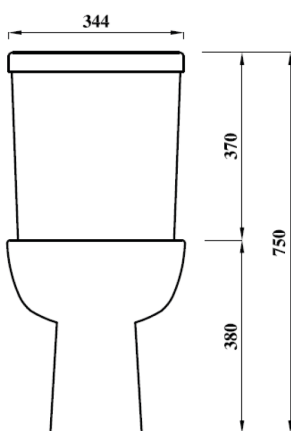

DESIGNER SERIES COLLECTION

DESIGNER SERIES 6 STANDARD

HEIGHT PAN

Product Code	DS6CCPAN
Outlet	Horizontal
Weight (Kg)	17.7
Fixing kit included	Yes
Material	Vitreous China
Suitable Cistern & Soft Close Seat	DS56PCI-STSENSQSC
Flushing Volume (Ltr)	6/4ltr standard / Adjustable down to 4/2.6ltr

Shown: Standard height pan with soft close seat.
DS6WCSETSC

Key features:

- CE Compliant
- Modern square design
- Lifetime ceramic guarantee*

Description:

With clean lines this “soft square” ultra modern pan provides the latest in design. It will match a wide range of square or round basins giving you total flexibility.

Special notes

Pan fixes to floor using side fixing bracket supplied with pan.

All dimensions are approximate and subject to normal ceramic variation. Although every effort is made not to change the above product specification, Lecico reserve the right to do so without prior notification if necessary. *Against manufacturers defects. Full information on guarantees available upon request.