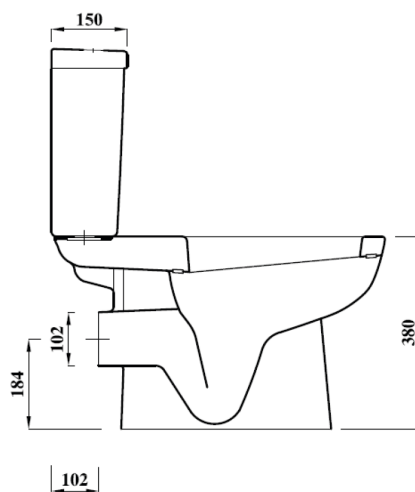

DESIGNER SERIES COLLECTION

DESIGNER SERIES 6 STANDARD

HEIGHT PAN

Product Code	DS6CCPAN
Outlet	Horizontal
Weight (Kg)	17.7
Fixing kit included	Yes
Material	Vitreous China
Suitable Cistern & Soft Close Seat	DS56PCI-STSENSQSC
Flushing Volume (Ltr)	6/4ltr standard / Adjustable down to 4/2.6ltr

Shown: Standard height pan with soft close seat.
DS6WCSETSC

Key features:

- CE Compliant
- Modern square design
- Lifetime ceramic guarantee*

Description:

With clean lines this “soft square” ultra modern pan provides the latest in design. It will match a wide range of square or round basins giving you total flexibility.

Special notes

Pan fixes to floor using side fixing bracket supplied with pan.

All dimensions are approximate and subject to normal ceramic variation. Although every effort is made not to change the above product specification, Lecico reserve the right to do so without prior notification if necessary. *Against manufacturers defects. Full information on guarantees available upon request.