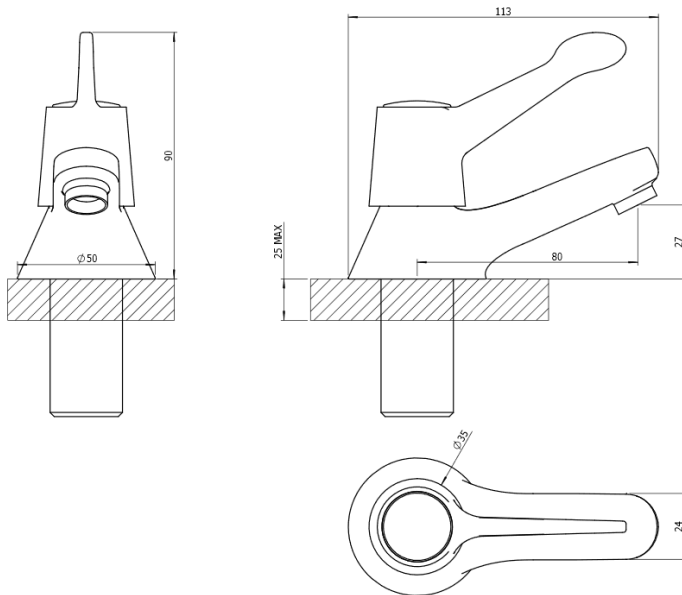

ARAYA QT

922062 – BATH TAP PAIR

FRANCIS PEGLER

www.francispegler.co.uk

Specification

Finish	Chrome
Body	Brass
Fittings	Plastic Backnut & Washer
Connection	3/4" BSP Threaded Tail
Min dynamic pressure	0.1
Max dynamic pressure	6
Max static pressure	16
Max water temperature	85°C

Flow rates

Pressure	0.1	0.5	1	3
F/Straight	8.2	20.5	33.1	56.2

All Pressures in Bar. All flow in L/Min.

Dimensions supplied are nominal and subject to tolerance.

Inclusion or restrictors (sold separately unless stated) will affect flow rate result.

Plastic Back Nut

Flow Straightener

Single Flow

Certifications

Tested at 0.2 bar