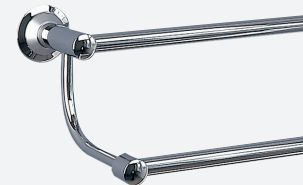

Mirror 6300C-S
Ø450 mm

Mirror 6341C-S
Total W520 mm, Ø450 mm

Guarantee

Miller from Sweden offer a 10 year guarantee against faulty product materials & workmanship - other than the mirror which is guaranteed for 12 months - with this collection. This guarantee is strictly limited to domestic users only - for further details see our website: www.millerbathrooms.co.uk

Miller

FINE BATHROOM INTERIORS

*A good morning.
And an equally good night.*

Metro is an exceptional range of innovative brass accessories, finished in chrome and complimented by a satin chrome decorative ring on the back plate. Featuring frosted glass component parts, the stylish "mixage" finish creates an outstanding collection of contemporary products.

Shelf 6302C-S, Frosted glass
L500 x D125 mm

Toilet Roll Holder 6310C-S
W170 x D115 mm

Spare Roll Holder 6319C-S
H170 x D90 mm

Four Hook Panel 6308C-S
L225 mm

Single Robe Hook 6311C-S
D50 mm

Towel Ring 6305C-S
Ø155 mm

Single Hook 6309C-S
D35 mm

Double Hook 6323C-S
W80 x D50 mm

Towel Rail 6306C-S
L505 x D75 mm

Long Towel Rail 6316C-S
L655 x D75 mm

Double Towel Rail 6327C-S
L655 x D160 mm