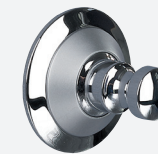

Mirror 6300C-S
Ø450 mm

Mirror 6341C-S
Total W520 mm, Ø450 mm

Guarantee

Miller from Sweden offer a 10 year guarantee against faulty product materials & workmanship - other than the mirror which is guaranteed for 12 months - with this collection. This guarantee is strictly limited to domestic users only - for further details see our website: www.millerbathrooms.co.uk

Miller

FINE BATHROOM INTERIORS

*A good morning.
And an equally good night.*

Metro is an exceptional range of innovative brass accessories, finished in chrome and complimented by a satin chrome decorative ring on the back plate. Featuring frosted glass component parts, the stylish "mixage" finish creates an outstanding collection of contemporary products.

Shelf 6302C-S, Frosted glass
L500 x D125 mm

Toilet Roll Holder 6310C-S
W170 x D115 mm

Spare Roll Holder 6319C-S
H170 x D90 mm

Four Hook Panel 6308C-S
L225 mm

Single Robe Hook 6311C-S
D50 mm

Towel Ring 6305C-S
Ø155 mm

Single Hook 6309C-S
D35 mm

Double Hook 6323C-S
W80 x D50 mm

Towel Rail 6306C-S
L505 x D75 mm

Long Towel Rail 6316C-S
L655 x D75 mm

Double Towel Rail 6327C-S
L655 x D160 mm