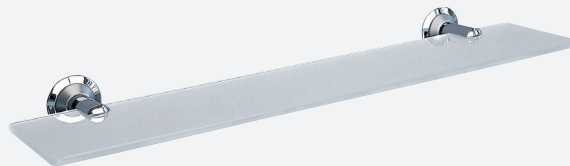

Mirror 6300C-S
Ø450 mm

Mirror 6341C-S
Total W520 mm, Ø450 mm

Guarantee

Miller from Sweden offer a 10 year guarantee against faulty product materials & workmanship - other than the mirror which is guaranteed for 12 months - with this collection. This guarantee is strictly limited to domestic users only - for further details see our website: www.millerbathrooms.co.uk

Features

Full fitting instructions included

Chrome plated

Toughened glass shelf

Replacement glass components available

Miller

FINE BATHROOM INTERIORS

Miller From Sweden LTD

Miller

FINE BATHROOM INTERIORS

*A good morning.
And an equally good night.*

Metro is an exceptional range of innovative brass accessories, finished in chrome and complimented by a satin chrome decorative ring on the back plate. Featuring frosted glass component parts, the stylish "mixage" finish creates an outstanding collection of contemporary products.

www.millerbathrooms.co.uk

Lotion Bottle 6334C-S, Frosted glass
H180 x D115 mm

Tumbler Holder 6303C-S, Frosted glass
H100 x D110 mm

Soap Dish 6304C-S, Frosted glass
Ø110 x D130 mm

Tooth Brush Rack 6329C-S
For four toothbrushes
W105 x D70 mm