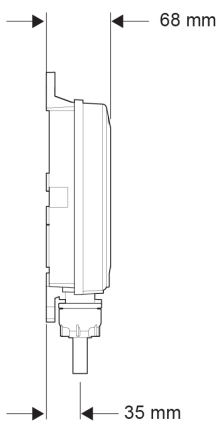

Mira Mode Dual Shower Ceiling Fed

Ceiling Fed - High Pressure/Combi Boiler - 1.1874.009

Ceiling Fed - Pumped For Gravity - 1.1874.010

Digital Controller

Remote Start/Stop

High Pressure

Pumped

To download other resources, and for more information and advice on our products just visit:
www.mirashowers.co.uk