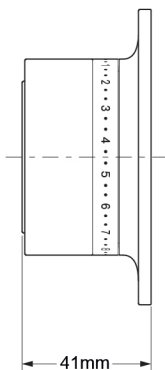

Mira Mode Dual Shower Ceiling Fed

Ceiling Fed - High Pressure/Combi Boiler - 1.1874.009

Ceiling Fed - Pumped For Gravity - 1.1874.010

Digital Controller

Remote Start/Stop

High Pressure

Pumped

To download other resources, and for more information and advice on our products just visit:
www.mirashowers.co.uk