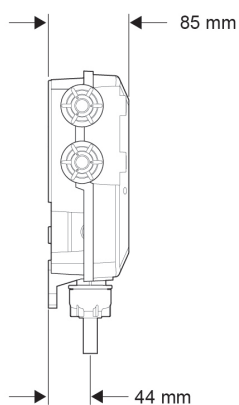

Mira Mode Dual Shower Ceiling Fed

Ceiling Fed - High Pressure/Combi Boiler - 1.1874.009

Ceiling Fed - Pumped For Gravity - 1.1874.010

Digital Controller

Remote Start/Stop

High Pressure

Pumped

To download other resources, and for more information and advice on our products just visit:
www.mirashowers.co.uk