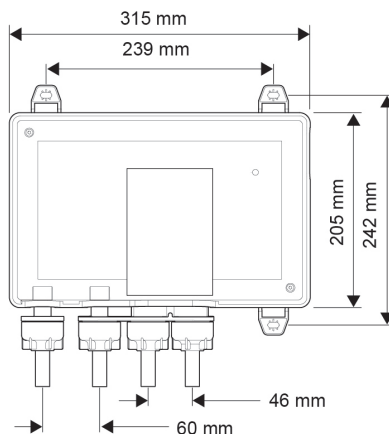

Mira Mode Dual Shower Ceiling Fed

Ceiling Fed - High Pressure/Combi Boiler - 1.1874.009

Ceiling Fed - Pumped For Gravity - 1.1874.010

Digital Controller

Remote Start/Stop

High Pressure

Pumped

To download other resources, and for more information and advice on our products just visit:
www.mirashowers.co.uk