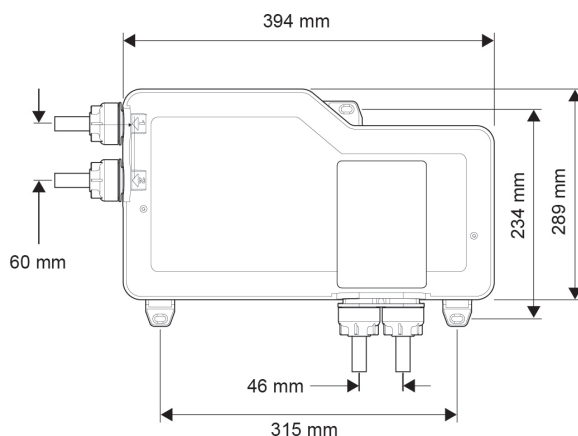

Mira Mode Dual Shower Ceiling Fed

Ceiling Fed - High Pressure/Combi Boiler - 1.1874.009

Ceiling Fed - Pumped For Gravity - 1.1874.010

Digital Controller

Remote Start/Stop

High Pressure

Pumped

To download other resources, and for more information and advice on our products just visit:
www.mirashowers.co.uk