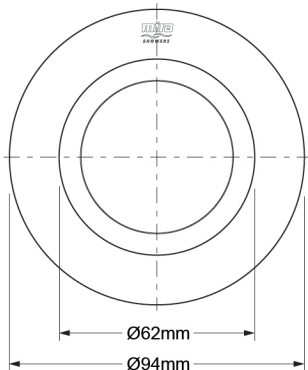

Mira Mode Dual Shower Ceiling Fed

Ceiling Fed - High Pressure/Combi Boiler - 1.1874.009

Ceiling Fed - Pumped For Gravity - 1.1874.010

Digital Controller

Remote Start/Stop

High Pressure

Pumped

To download other resources, and for more information and advice on our products just visit:
www.mirashowers.co.uk