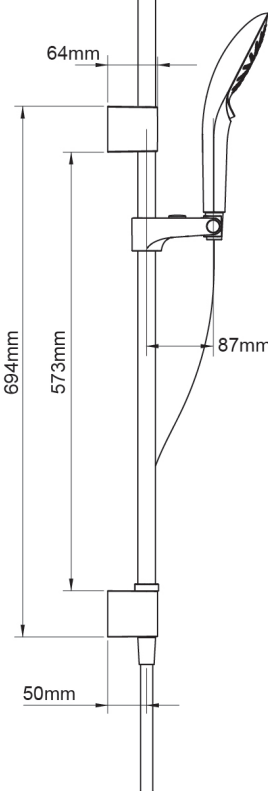

Mira Mode Dual Shower Ceiling Fed

Ceiling Fed - High Pressure/Combi Boiler - 1.1874.009

Ceiling Fed - Pumped For Gravity - 1.1874.010

Digital Controller

Remote Start/Stop

High Pressure

Pumped

To download other resources, and for more information and advice on our products just visit:
www.mirashowers.co.uk