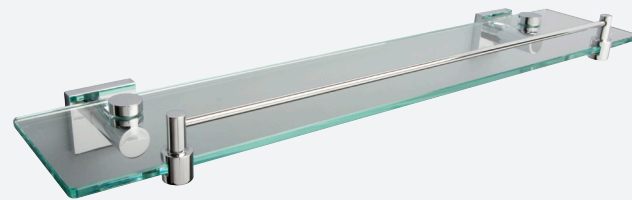

Mirror 8800C  
W420 x H500 mm

Double Towel Rail 8827C  
L645 x D155 mm

*Miller*

FINE BATHROOM INTERIORS

*A good morning.  
And an equally good night.*

Atlanta's pure form and function provide a perfect balance of design and practicality. Benefiting from our full-fix system, this beautiful, chrome plated collection, provides everything you could wish for the finishing of your bathroom.

[www.millerbathrooms.co.uk](http://www.millerbathrooms.co.uk)

**Tumbler Holder 8803C**  
H110 x D125 mm

**Tumbler Holder 8804C**  
W130 x D135 mm

**Shelf 8802C**  
L500 x D120 mm

**Towel Ring 8805C**  
W165 x H185 mm