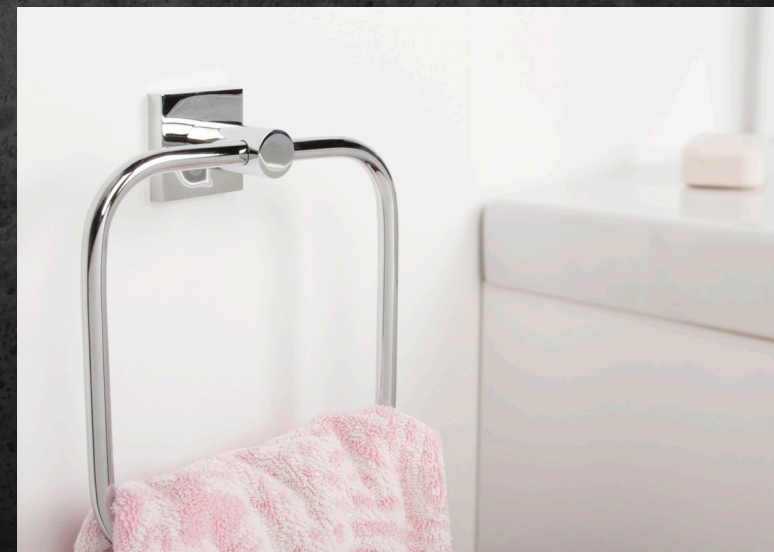

Miller

FINE BATHROOM INTERIORS