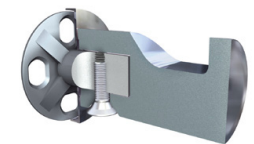

Montana

Toilet Brush Set 6718C
Ø90 x H380 mm

Miller

FINE BATHROOM INTERIORS

*A good morning.
And an equally good night.*

Montana's contemporary styling perfectly accessorises today's modern bathrooms. Crafted from solid brass and hand finished, this is our most luxurious range and demonstrates a refreshing uniqueness of design. Montana also features the outstanding full-fix system, preventing your products from twisting.

www.millerbathrooms.co.uk

Lotion Bottle 6734C
H165 x D105 mm

Tumbler Holder 6703C
H105 x D105 mm

Soap Dish 6704C
W120 x D120 mm

Lotion Bottle 6744C
Ø65 x H195 mm

Tooth Brush Rack 6729C
W115 x D75 mm

Shelf 6702C
Clear hardened glass L500 x D125 mm

Single Hook 6711C
D50 mm

Double Hook 6716C
W75 x D50 mm

Toilet Roll Holder 6710C
W150 x H105 mm

Toilet Roll Holder 6707C, With lid.
W140 x H125 mm

Towel Rail 6706C
L500 x D70 mm

Long Towel Rail 6716C
L650 x D70 mm

Spare Roll Holder 6719C, For one roll.
H160 x D90 mm

Towel Ring 6725C
W140 x H180 mm

Double Towel Rail 6727C
L650 x H105 x D130 mm

Full-fix fixing system