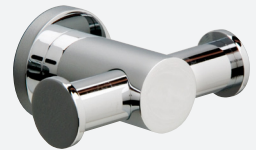

Features

Full fitting instructions included

Chrome plated

Toughened glass shelf

Replacement glass components available

Full-fix, 'anti-twist' fixing system

Miller

FINE BATHROOM INTERIORS

Montana

Toilet Brush Set 6718C
Ø90 x H380 mm

Miller

FINE BATHROOM INTERIORS

*A good morning.
And an equally good night.*

Montana's contemporary styling perfectly accessorises today's modern bathrooms. Crafted from solid brass and hand finished, this is our most luxurious range and demonstrates a refreshing uniqueness of design. Montana also features the outstanding full-fix system, preventing your products from twisting.

www.millerbathrooms.co.uk

Lotion Bottle 6734C
H165 x D105 mm

Tumbler Holder 6703C
H105 x D105 mm

Soap Dish 6704C
W120 x D120 mm

Lotion Bottle 6744C
Ø65 x H195 mm

Tooth Brush Rack 6729C
W115 x D75 mm

Shelf 6702C
Clear hardened glass L500 x D125 mm

Single Hook 6711C
D50 mm

Double Hook 6716C
W75 x D50 mm

Toilet Roll Holder 6710C
W150 x H105 mm

Toilet Roll Holder 6707C, With lid.
W140 x H125 mm

Towel Rail 6706C
L500 x D70 mm

Long Towel Rail 6716C
L650 x D70 mm