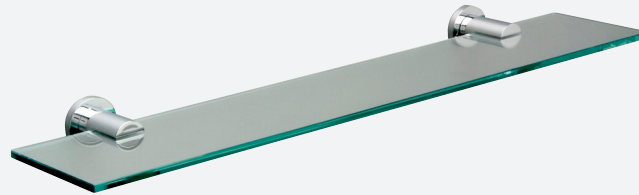

Features

Full fitting instructions included

Chrome plated

Toughened glass shelf

Replacement glass components available

Full-fix, 'anti-twist' fixing system

Miller

FINE BATHROOM INTERIORS

Montana

Toilet Brush Set 6718C
Ø90 x H380 mm

Miller

FINE BATHROOM INTERIORS

*A good morning.
And an equally good night.*

Montana's contemporary styling perfectly accessorises today's modern bathrooms. Crafted from solid brass and hand finished, this is our most luxurious range and demonstrates a refreshing uniqueness of design. Montana also features the outstanding full-fix system, preventing your products from twisting.

www.millerbathrooms.co.uk

Lotion Bottle 6734C
H165 x D105 mm

Tumbler Holder 6703C
H105 x D105 mm

Soap Dish 6704C
W120 x D120 mm

Lotion Bottle 6744C
Ø65 x H195 mm

Tooth Brush Rack 6729C
W115 x D75 mm

Shelf 6702C
Clear hardened glass L500 x D125 mm

Single Hook 6711C
D50 mm

Double Hook 6716C
W75 x D50 mm

Toilet Roll Holder 6710C
W150 x H105 mm

Toilet Roll Holder 6707C, With lid.
W140 x H125 mm

Towel Rail 6706C
L500 x D70 mm

Long Towel Rail 6716C
L650 x D70 mm