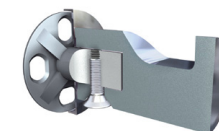

Mirror 6400C
W410 x H500 mm

Towel Rail 6406C
L500 x D75 mm

Long Towel Rail 6416C
L650 x D75 mm

Double Towel Rail 6427C
L650 x D132 mm

Guarantee

Miller from Sweden offer a 10 year guarantee against faulty product materials & workmanship - other than the mirror which is guaranteed for 12 months - with this collection. This guarantee is strictly limited to domestic users only - for further details see our website: www.millerbathrooms.co.uk

www.millerbathrooms.co.uk

Lotion Bottle 6434C
H170 x D110 mm

Liquid Soap Dispenser 6444C
Ø65 x H195 mm

Towel Ring 6405C
W178 x H150 mm

Shelf 6402C
L500 x D140 mm

Toilet Roll Holder 6410C
W165 x H150 mm

Double Post Toilet Roll Holder 6437C
W195 x H75 mm

Tumbler Holder 6403C
W170 x H110 mm

Soap Dish 6404C
W120 x H30 x D120 mm

Single Robe Hook 6411C
D54 mm

Double Robe Hook 6423C
W60 x D55 mm

Full-fix, 'anti-twist' fixing system