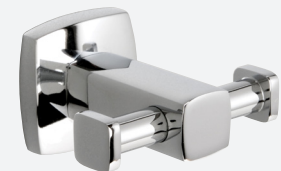

Mirror 6400C
W410 x H500 mm

Towel Rail 6406C
L500 x D75 mm

Long Towel Rail 6416C
L650 x D75 mm

Double Towel Rail 6427C
L650 x D132 mm

Guarantee

Miller from Sweden offer a 10 year guarantee against faulty product materials & workmanship - other than the mirror which is guaranteed for 12 months - with this collection. This guarantee is strictly limited to domestic users only - for further details see our website: www.millerbathrooms.co.uk

Miller

FINE BATHROOM INTERIORS

*A good morning.
And an equally good night.*

Denver is a statement of style. Drawing it's inspiration from cubism, this forged brass collection softens hard lines with soft curves to produce a truly eclectic mix of shapes. With the added feature of the full-fix system, Denver epitomises "bathroom architecture".

www.millerbathrooms.co.uk

Lotion Bottle 6434C
H170 x D110 mm

Liquid Soap Dispenser 6444C
Ø65 x H195 mm

Towel Ring 6405C
W178 x H150 mm

Shelf 6402C
L500 x D140 mm

Toilet Roll Holder 6410C
W165 x H150 mm

Double Post Toilet Roll Holder 6437C
W195 x H75 mm

Tumbler Holder 6403C
W170 x H110 mm

Soap Dish 6404C
W120 x H30 x D120 mm

Single Robe Hook 6411C
D54 mm

Double Robe Hook 6423C
W60 x D55 mm

Full-fix, 'anti-twist' fixing system