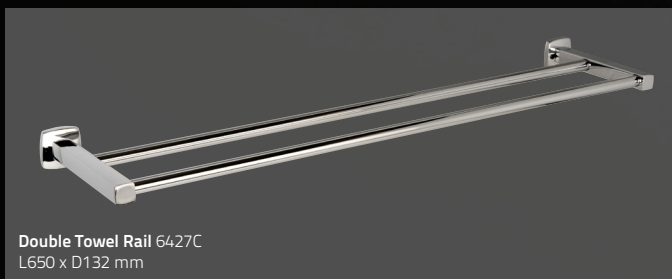

Long Towel Rail 6416C
L650 x D75 mm

Double Towel Rail 6427C
L650 x D132 mm