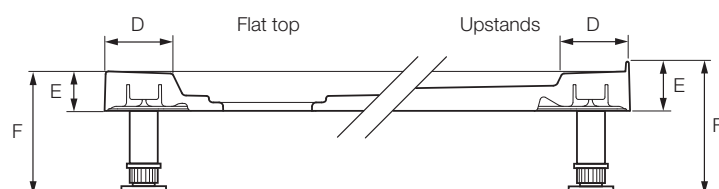

# Mira Flight Safe Square Shower Trays

Mira Flight Safe height flat top or upstands

Left hand

Right hand

Mira Flight Safe tray - square

## Dimensions

All sizes are in mm

Size	Upstands	Trays product code	Riser conversion kit product code
760X760	0	1.1697.014.AS	1.1697.030.WH
760X760	4	1.1697.342.AS	1.1697.030.WH
800X800	0	1.1697.010.AS	1.1697.030.WH
800X800	2	1.1697.320.AS	1.1697.030.WH
800X800	4	1.1697.322.AS	1.1697.030.WH
900X900	0	1.1697.009.AS	1.1697.030.WH
900X900	2	1.1697.323.AS	1.1697.030.WH
900X900	4	1.1697.325.AS	1.1697.030.WH
1000X1000	0	1.1697.040.AS	1.1697.033.WH

## Dimensions

Flat top						Upstands					
A	B	C	D	E	F	A	B	C	D	E	F
760	760	165	68	40	140-160	770	770	170	72	62	162-182
800	800	165	68	40	140-160	810	810	170	72	62	162-182
900	900	165	68	40	140-160	910	910	170	72	62	162-182
1000	1000	165	68	40	140-160	-	-	-	-	-	-