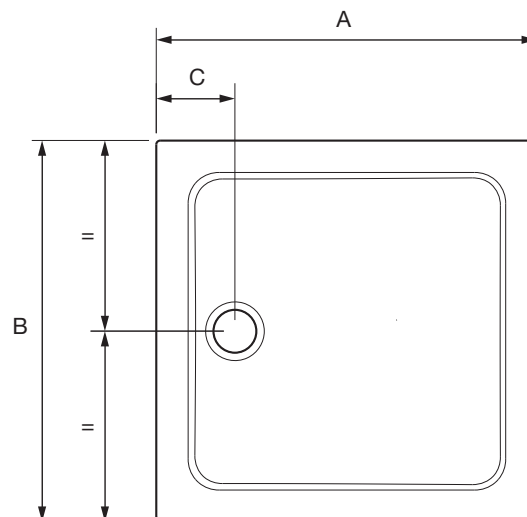

# Mira Flight Safe Square Shower Trays

Mira Flight Safe height flat top or upstands

Left hand

Right hand

Mira Flight Safe tray - square

## Dimensions

All sizes are in mm

Size	Upstands	Trays product code	Riser conversion kit product code
760X760	0	1.1697.014.AS	1.1697.030.WH
760X760	4	1.1697.342.AS	1.1697.030.WH
800X800	0	1.1697.010.AS	1.1697.030.WH
800X800	2	1.1697.320.AS	1.1697.030.WH
800X800	4	1.1697.322.AS	1.1697.030.WH
900X900	0	1.1697.009.AS	1.1697.030.WH
900X900	2	1.1697.323.AS	1.1697.030.WH
900X900	4	1.1697.325.AS	1.1697.030.WH
1000X1000	0	1.1697.040.AS	1.1697.033.WH

## Dimensions

Flat top						Upstands					
A	B	C	D	E	F	A	B	C	D	E	F
760	760	165	68	40	140-160	770	770	170	72	62	162-182
800	800	165	68	40	140-160	810	810	170	72	62	162-182
900	900	165	68	40	140-160	910	910	170	72	62	162-182
1000	1000	165	68	40	140-160	-	-	-	-	-	-