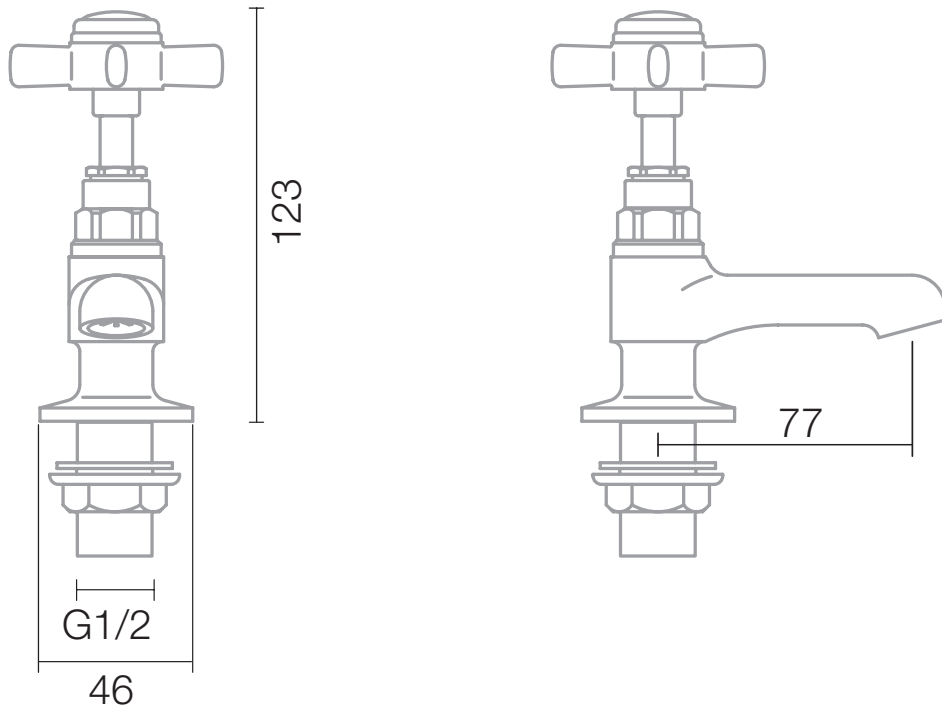

# Technical Data Sheet

Regatta Mini Basin Mixer - TR1059

No.	Description	Code	Fixings Included
1	Regatta Mini Basin Mixer	TR1059	YES

Min Pressure:	0.1bar
0.2bar	13 litres / min
0.3bar	15.2 litres / min
0.4bar	19.5 litres / min
0.5bar	28.3 litres / min
1bar	36 litres / min

## Dimensions - TR1059

Diagrams not to scale. All dimensions in mm (tolerance of +/-5mm)

\*Dimensions are subject to change, customers are advised to measure actual product before commencing installation.

## FAQs

**Does the tap come fitted with an aerator?** Yes, aerator comes pre-installed but cannot be replaced.

**What size plumbing fittings are needed for the threaded legs?** This product will work with standard 1/2" plumbing fittings.