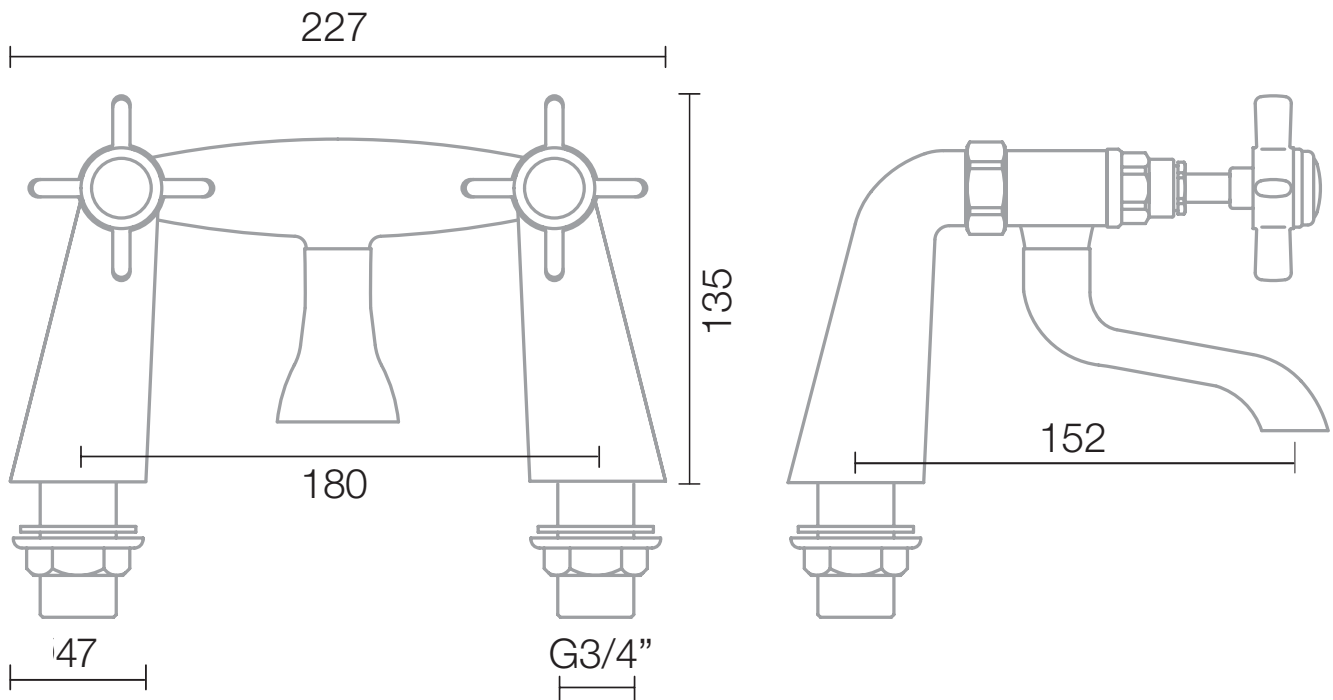

Technical Data Sheet

Regatta Bath Filler - TR1057

No.	Description	Code	Fixings Included
1	Regatta Bath Filler	TR1057	YES

Min Pressure:	0.2bar
0.2bar	13.7 litres / min
0.3bar	17.1 litres / min
0.4bar	21 litres / min
0.5bar	29.9 litres / min
1bar	36.2 litres / min

Dimensions - TR1057

Diagrams not to scale. All dimensions in mm (tolerance of +/-5mm)

*Dimensions are subject to change, customers are advised to measure actual product before commencing installation.

FAQs

Does the tap come fitted with an aerator? No, there is no removable aerator in this product.

What size plumbing fittings are needed for the threaded legs? This product will work with standard 3/4" plumbing fittings.