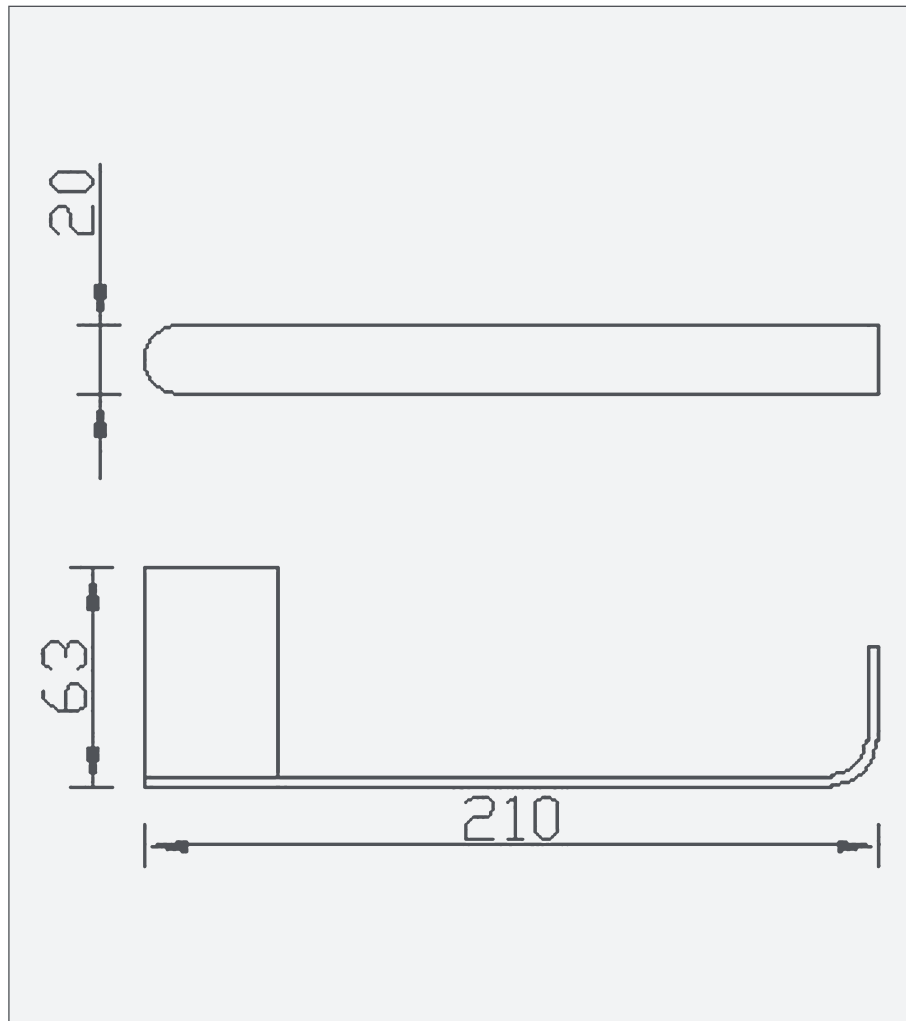

Bryant - Towel Bar

Bryant - Towel Bar

Code: B-TB

Features

- Chrome plated brass
- Complete with wall bracket and fixing kit

Unit 5, Kiltonga Industrial Estate,
Newtownards, Co Down,
Northern Ireland. BT23 4TJ