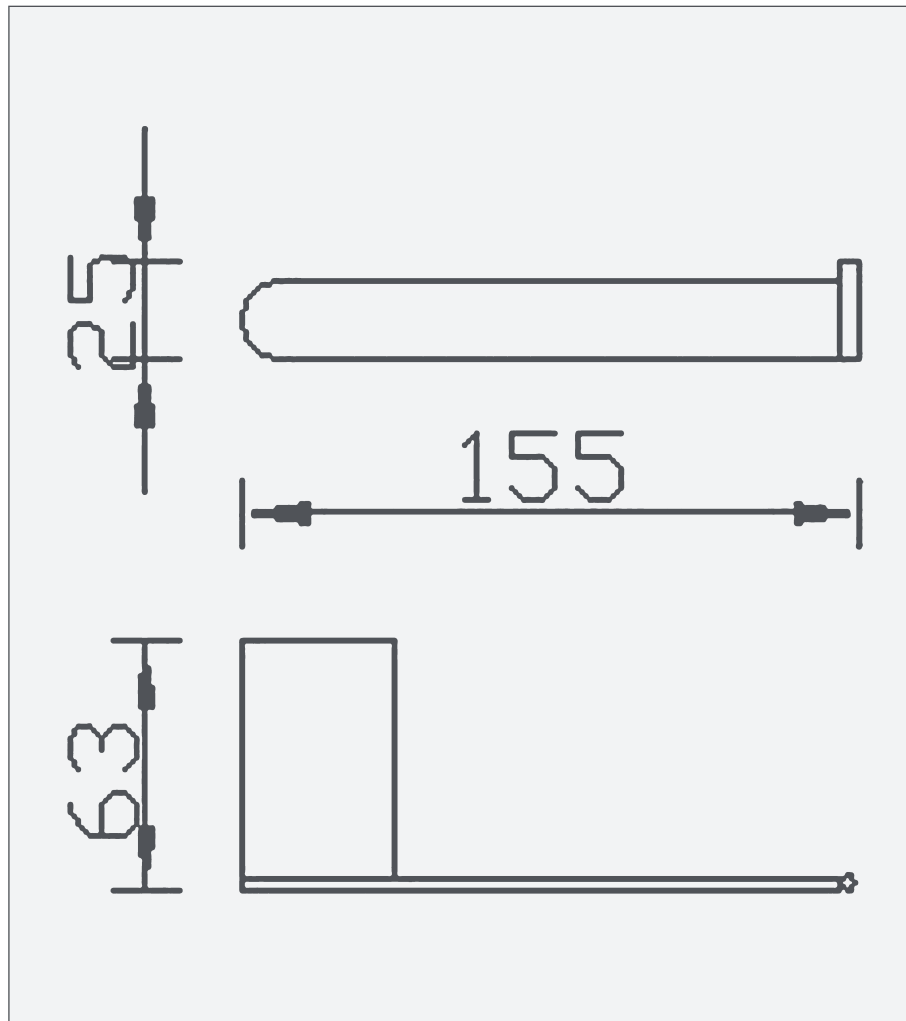

# Bryant - Toilet Roll Holder

## Bryant - Toilet Roll Holder

Code: B-TRH

### Features

- Chrome plated brass
- Complete with wall bracket and fixing kit

Unit 5, Kiltonga Industrial Estate,  
Newtownards, Co Down,  
Northern Ireland. BT23 4TJ

**Sales Enquiries**  
Email: [info@aquallabrassware.com](mailto:info@aquallabrassware.com)