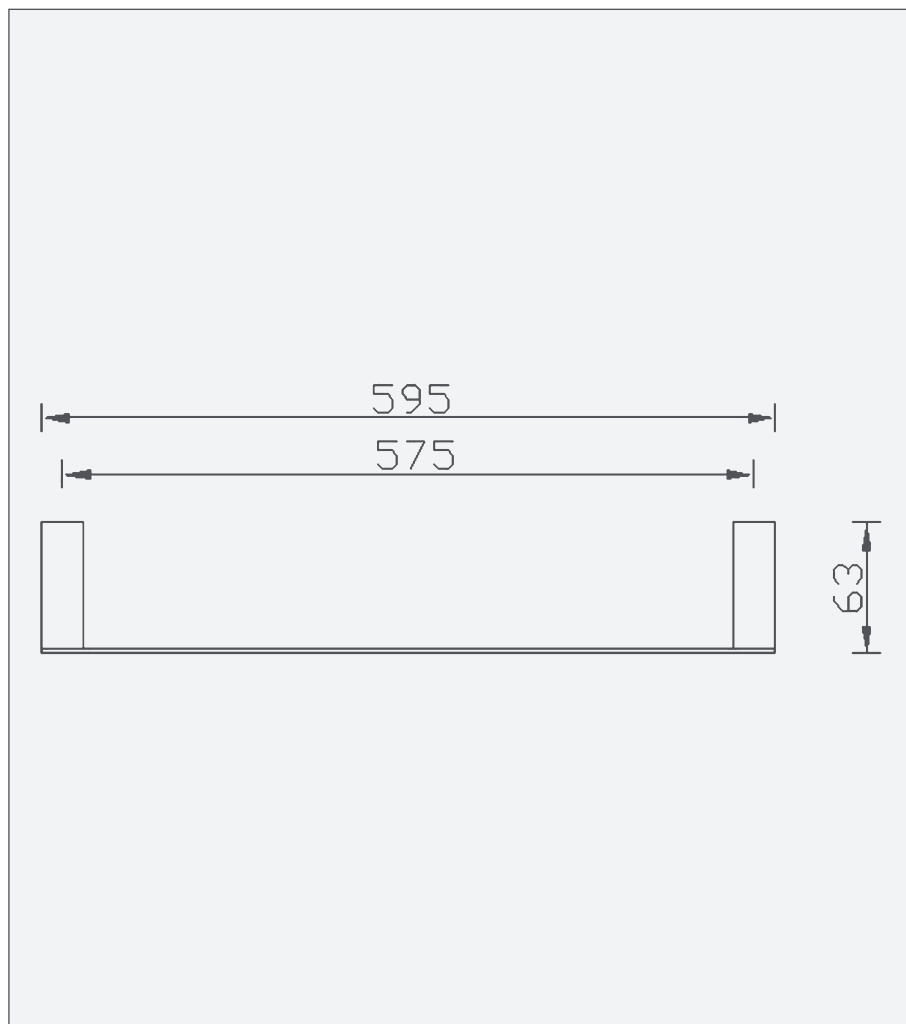

# Encore - Single Towel Rail

## Encore - Single Towel Rail

Code: E-STR