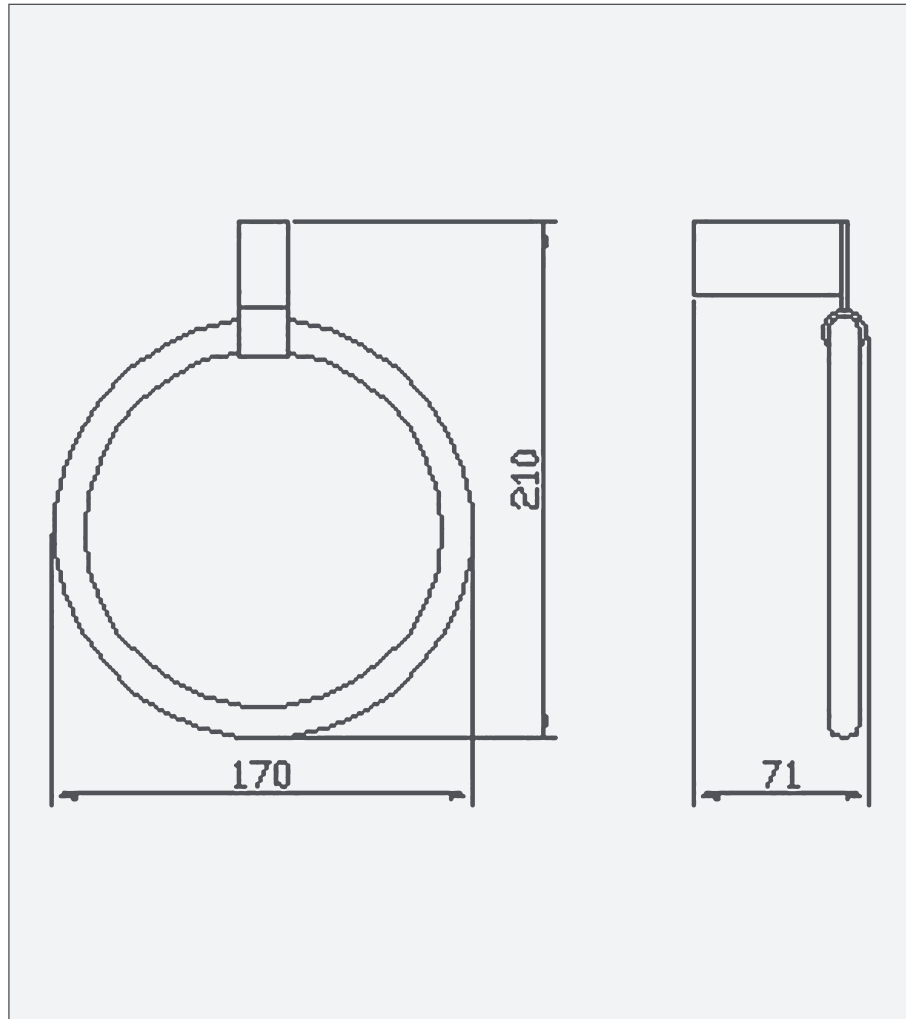

Encore - Towel Ring

Encore - Towel Ring

Code: E-TR

Features

- Chrome plated brass
- Complete with wall bracket and fixing kit

Unit 5, Kiltonga Industrial Estate,
Newtownards, Co Down,
Northern Ireland. BT23 4TJ