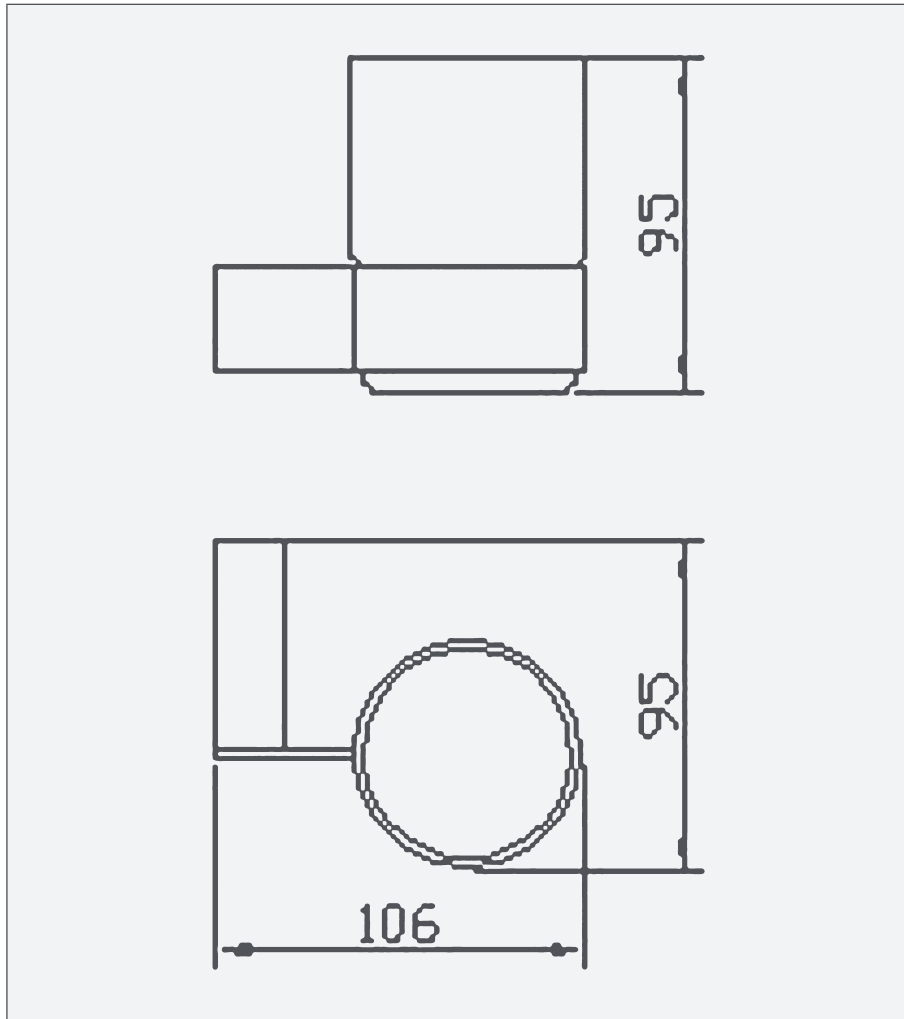

Encore - Single Tumbler Holder

Encore - Single Tumbler Holder

Code: E-STH

Features

- Chrome plated brass
- Complete with wall bracket and fixing kit
- Frosted glass tumbler

Unit 5, Kiltonga Industrial Estate,
Newtownards, Co Down,
Northern Ireland. BT23 4TJ