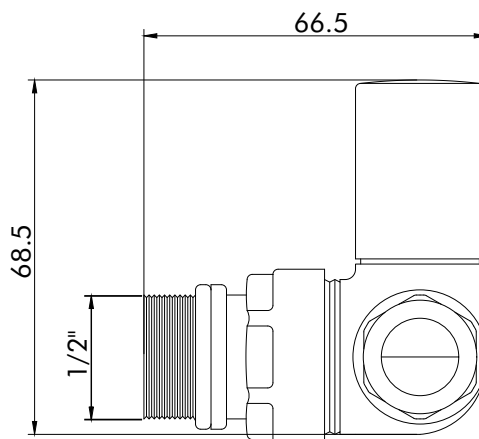

Radiator valves - **Decorative Radiator Valves**

Introduction

Inta's range of decorative radiator valves are a solid chrome plated brass construction. Available in straight, angled and cornered installation and in a range of styles.

Product Range

Description	Code
Modern corner chrome radiator valve	1032CP