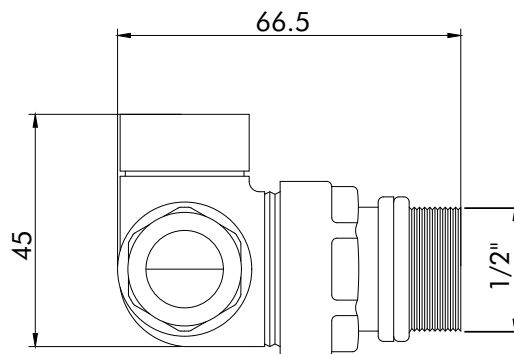

Radiator valves - **Decorative Radiator Valves**

Introduction

Inta's range of decorative radiator valves are a solid chrome plated brass construction. Available in straight, angled and cornered installation and in a range of styles.

Product Range

Description	Code
Modern corner chrome radiator valve	1032CP