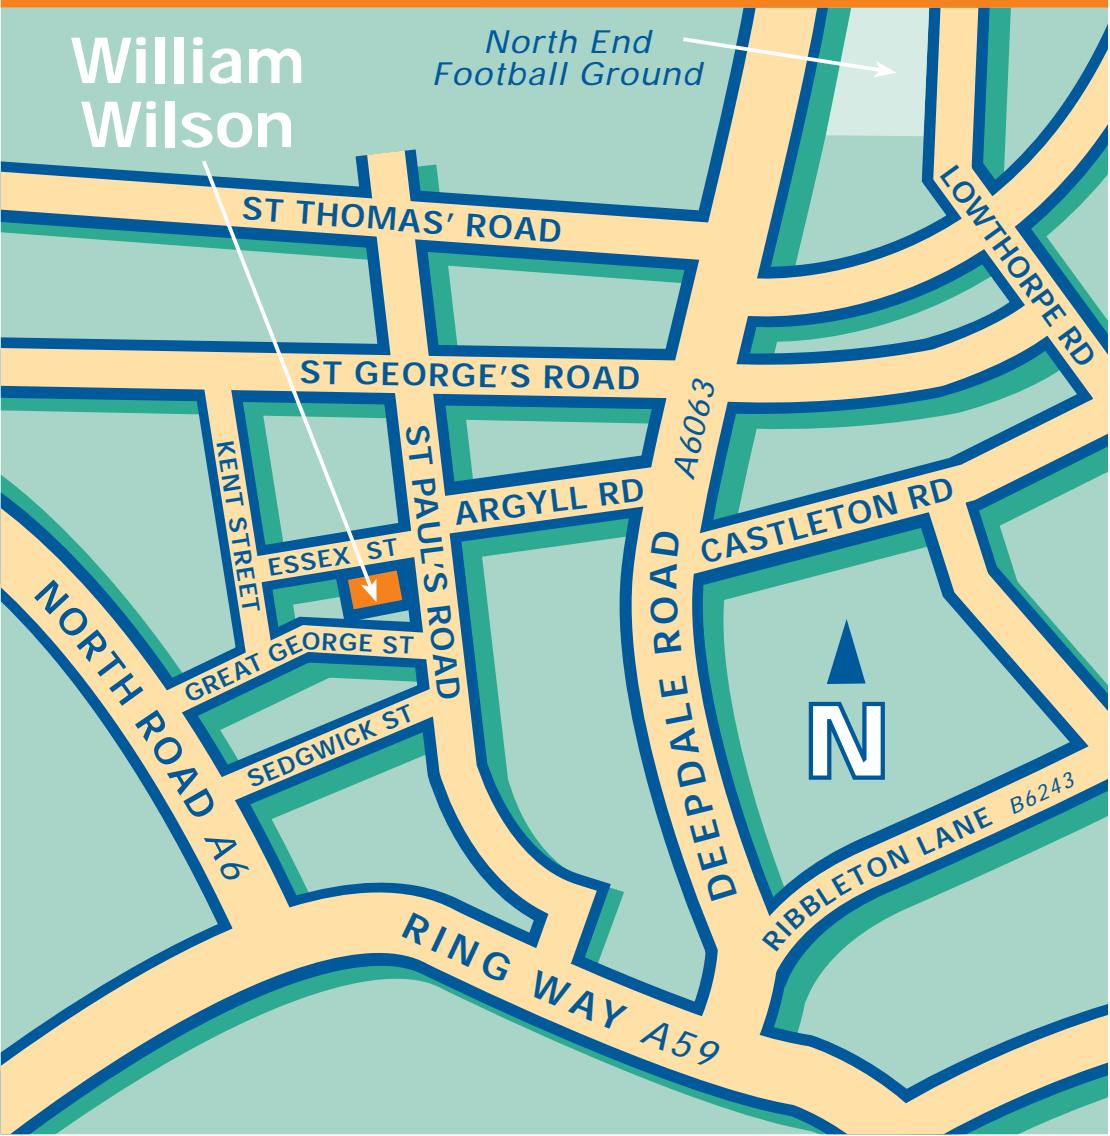

PRESTON

William
Wilson

North End
Football Ground

ST THOMAS' ROAD

ST GEORGE'S ROAD

ST PAUL'S ROAD

ARGYLL RD

A6063

CASTLETON RD

LOWTHORPE RD

KENT STREET

ESSEX ST

GREAT GEORGE ST

SEDGWICK ST

NORTH ROAD A6

RING WAY A59

DEEPDALE ROAD

RIBBLETON LANE B6243