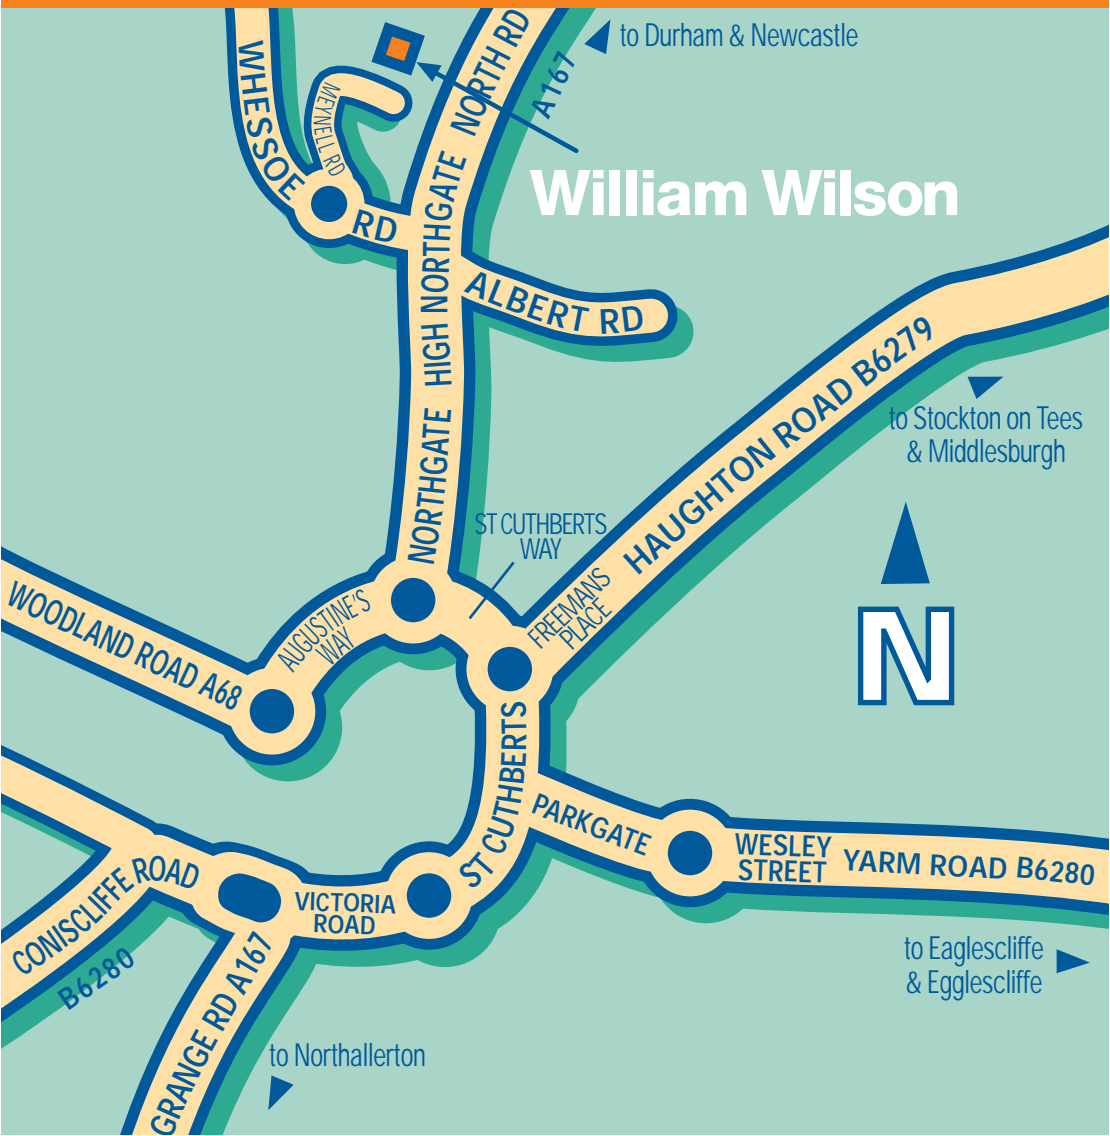

# DARLINGTON

William Wilson

to Durham & Newcastle

to Stockton on Tees & Middlesburgh

to Eaglescliffe & Eggescliffe

to Northallerton

WHESSOE RD  
MENEWELL RD

NORTHGATE HIGH NORTHGATE NORTH RD  
A167

ALBERT RD

HAUGHTON ROAD B6279

WOODLAND ROAD A68

AUGUSTINE'S WAY

ST CUTHBERTS WAY

FREMANS PLACE

ST CUTHBERTS

PARKGATE

WESLEY STREET

YARM ROAD B6280

CONISCLIFFE ROAD  
B6280

GRANGE RD A167

VICTORIA ROAD