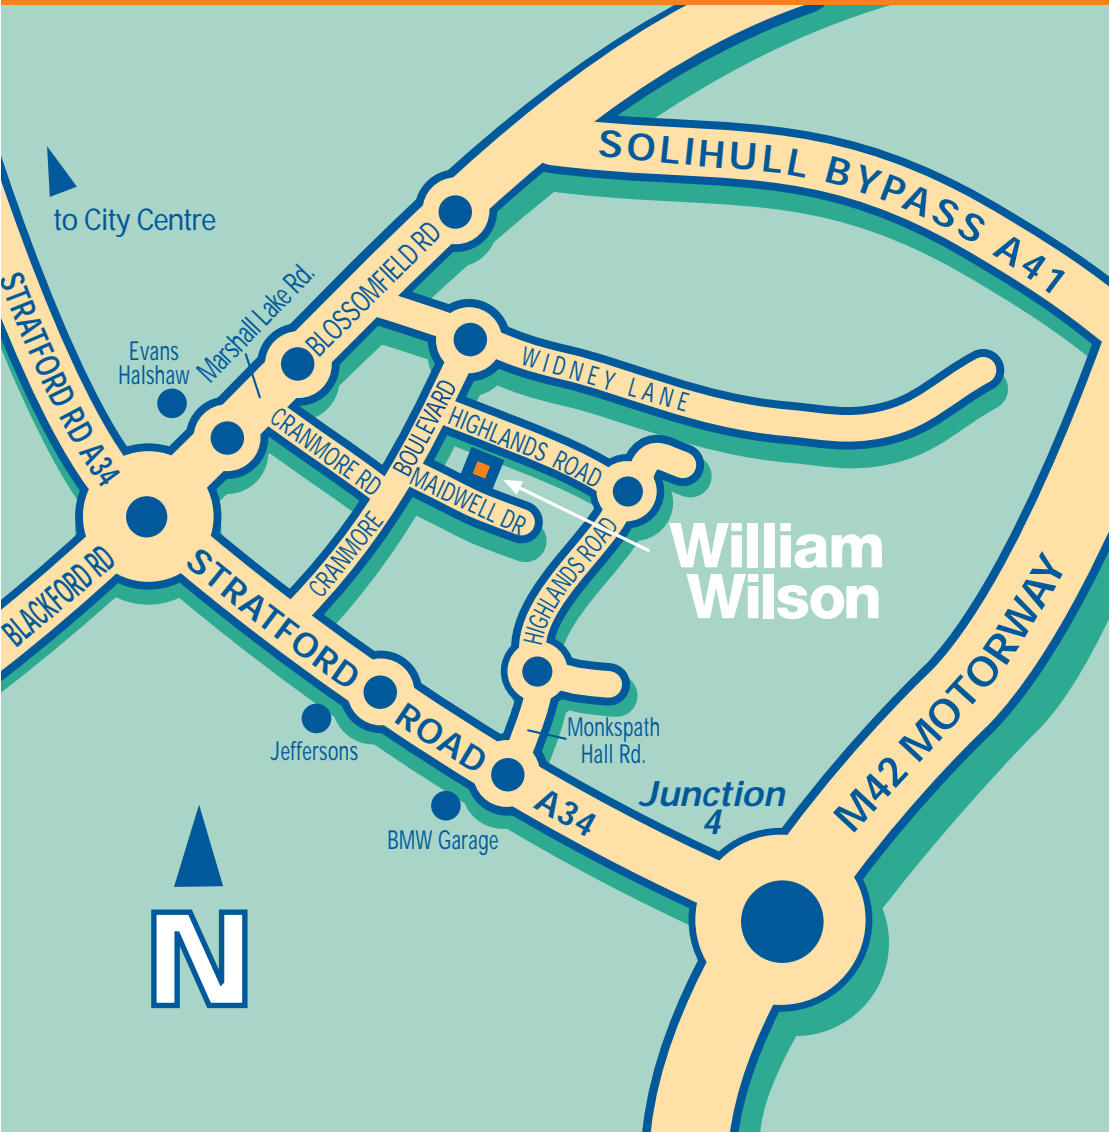

BIRMINGHAM

to City Centre

SOLIHULL BYPASS A41

STRATFORD RD A34

Evans Halshaw

Marshall Lake Rd

BLOSSOMFIELD RD

WIDNEY LANE

CRANMORE RD

BOULEVARD

HIGHLANDS ROAD

MAIDWELL DR

William Wilson

BLACKFORD RD

STRATFORD ROAD

Jeffersons

Monkspath Hall Rd.

Junction 4

A34

BMW Garage

M42 MOTORWAY

N